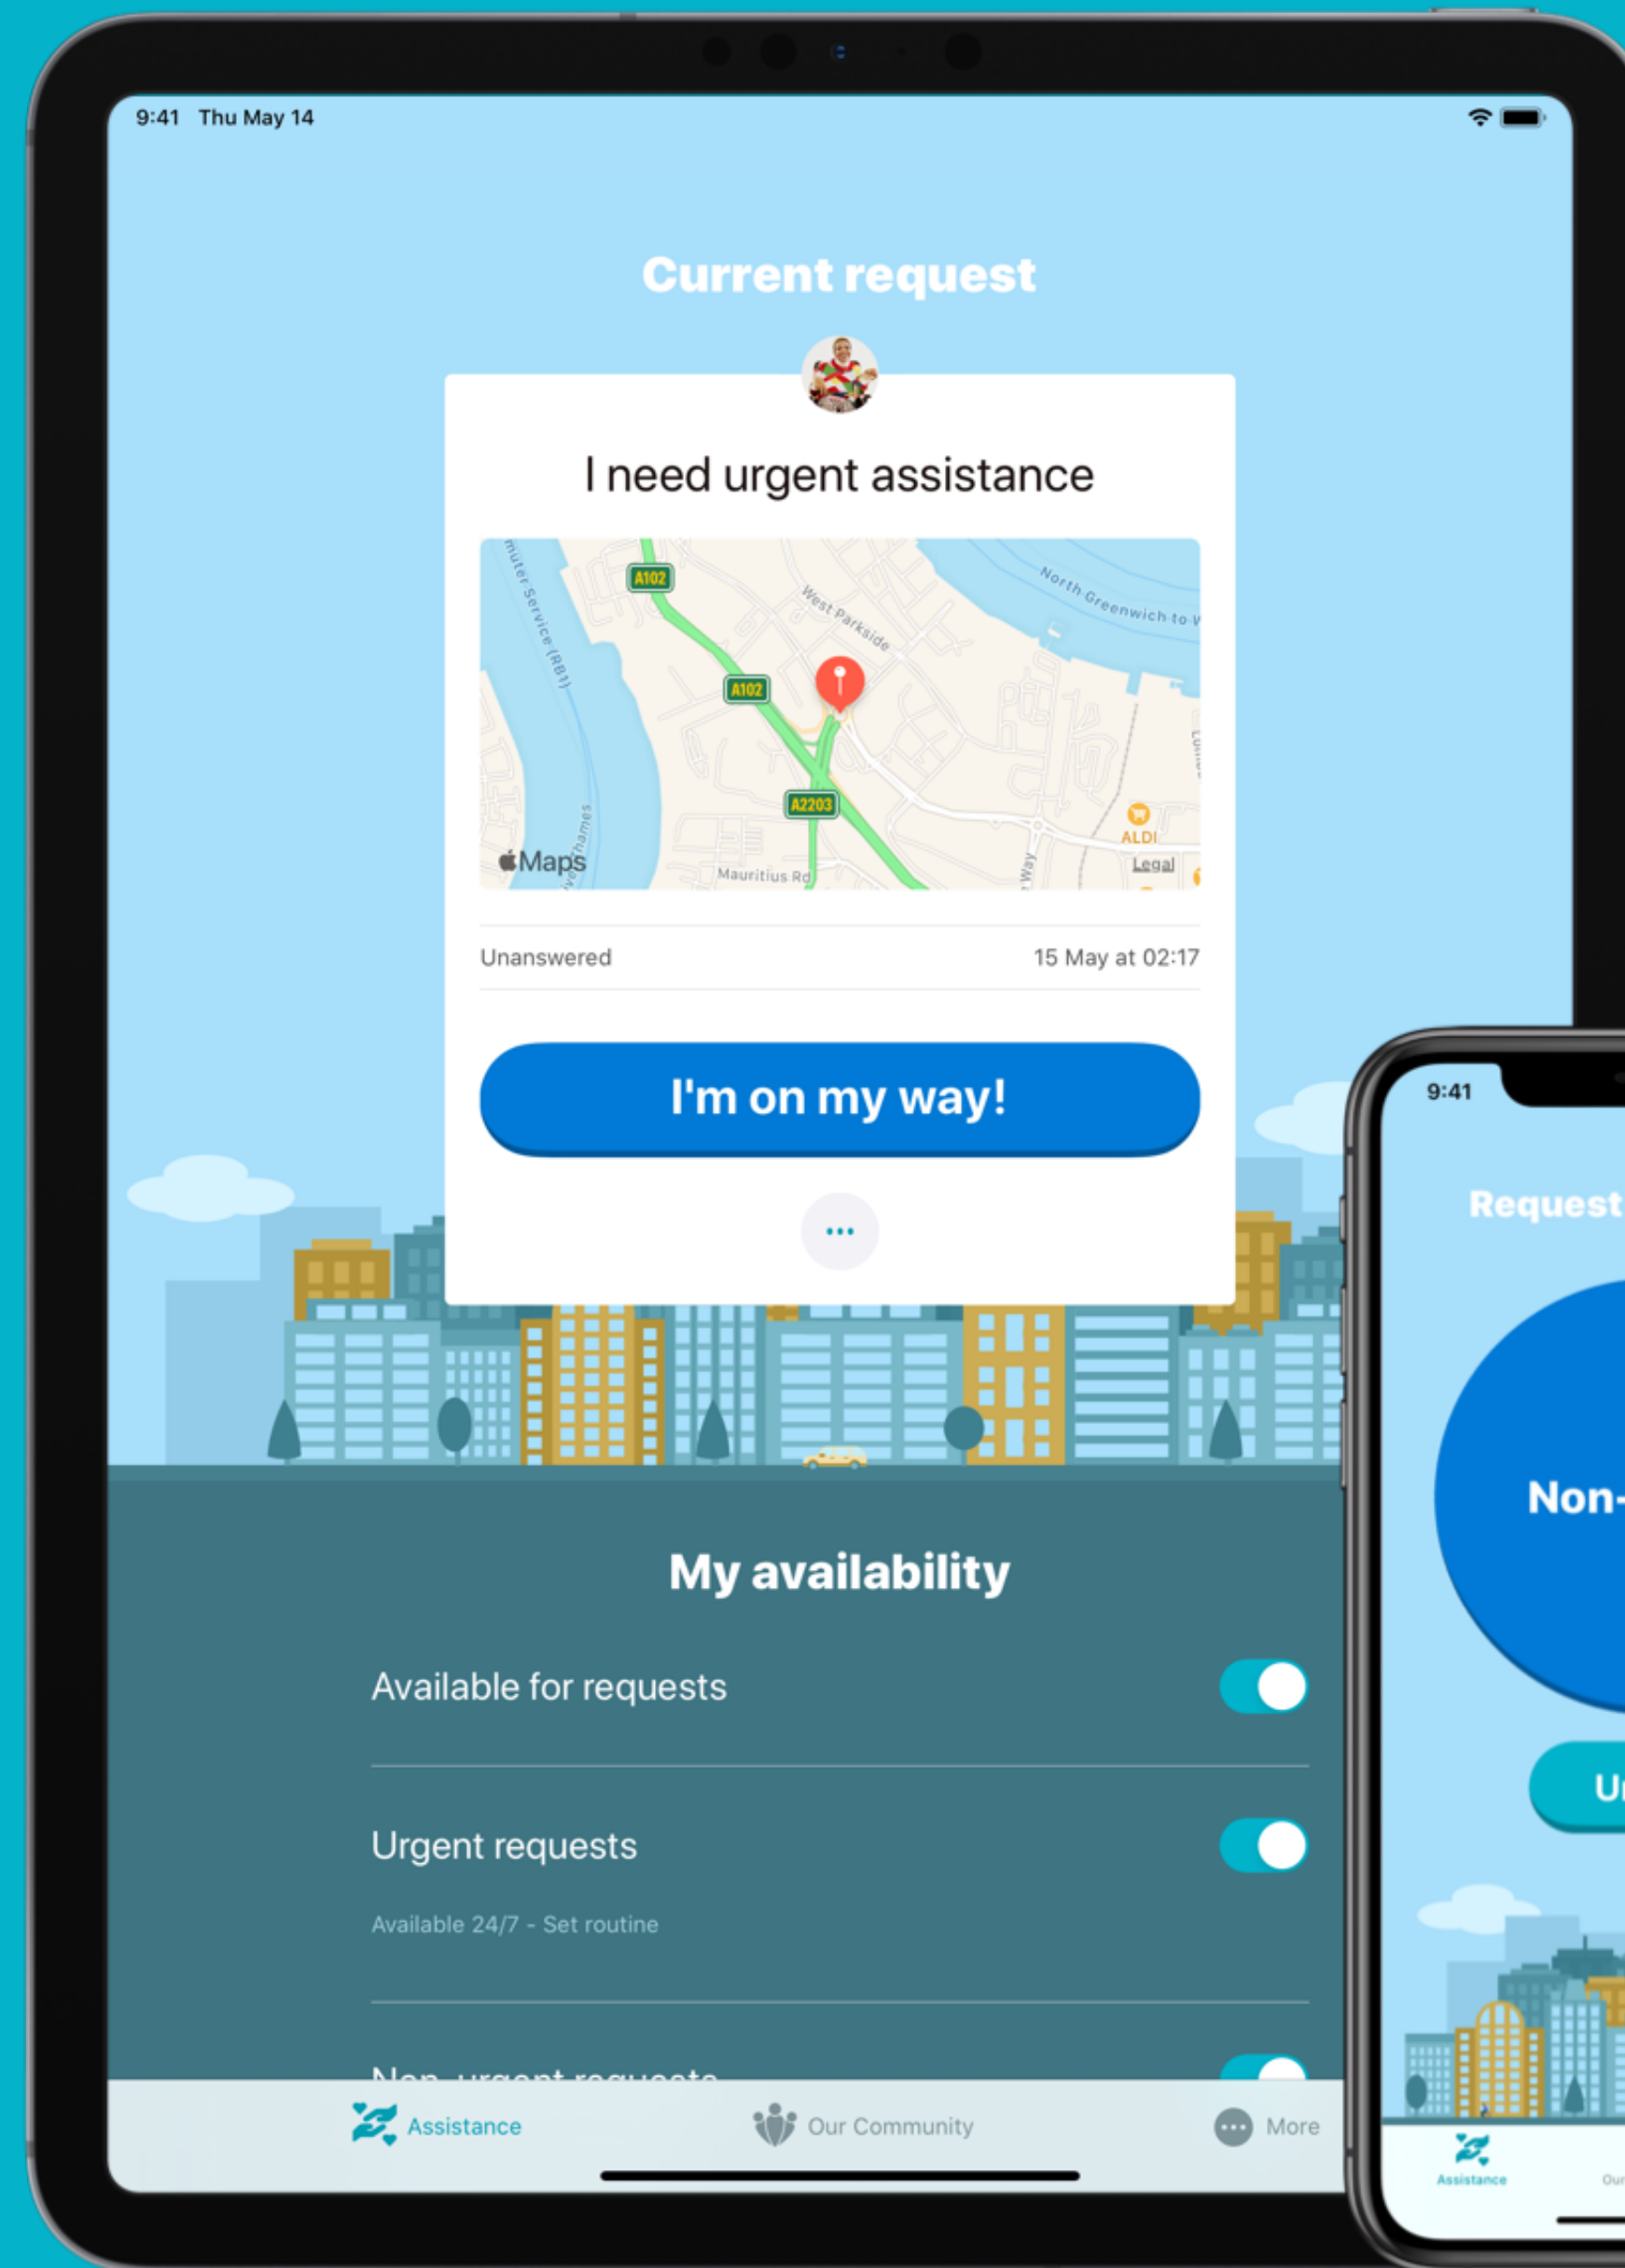

Selected Works

Mark Cormack

markcormack@gmail.com
07525 922 217

CommunityAssist

Project details

Community Assist is an app that allows people who may require assistance to request and receive from their own private, local, community. Available on the Apple App Store