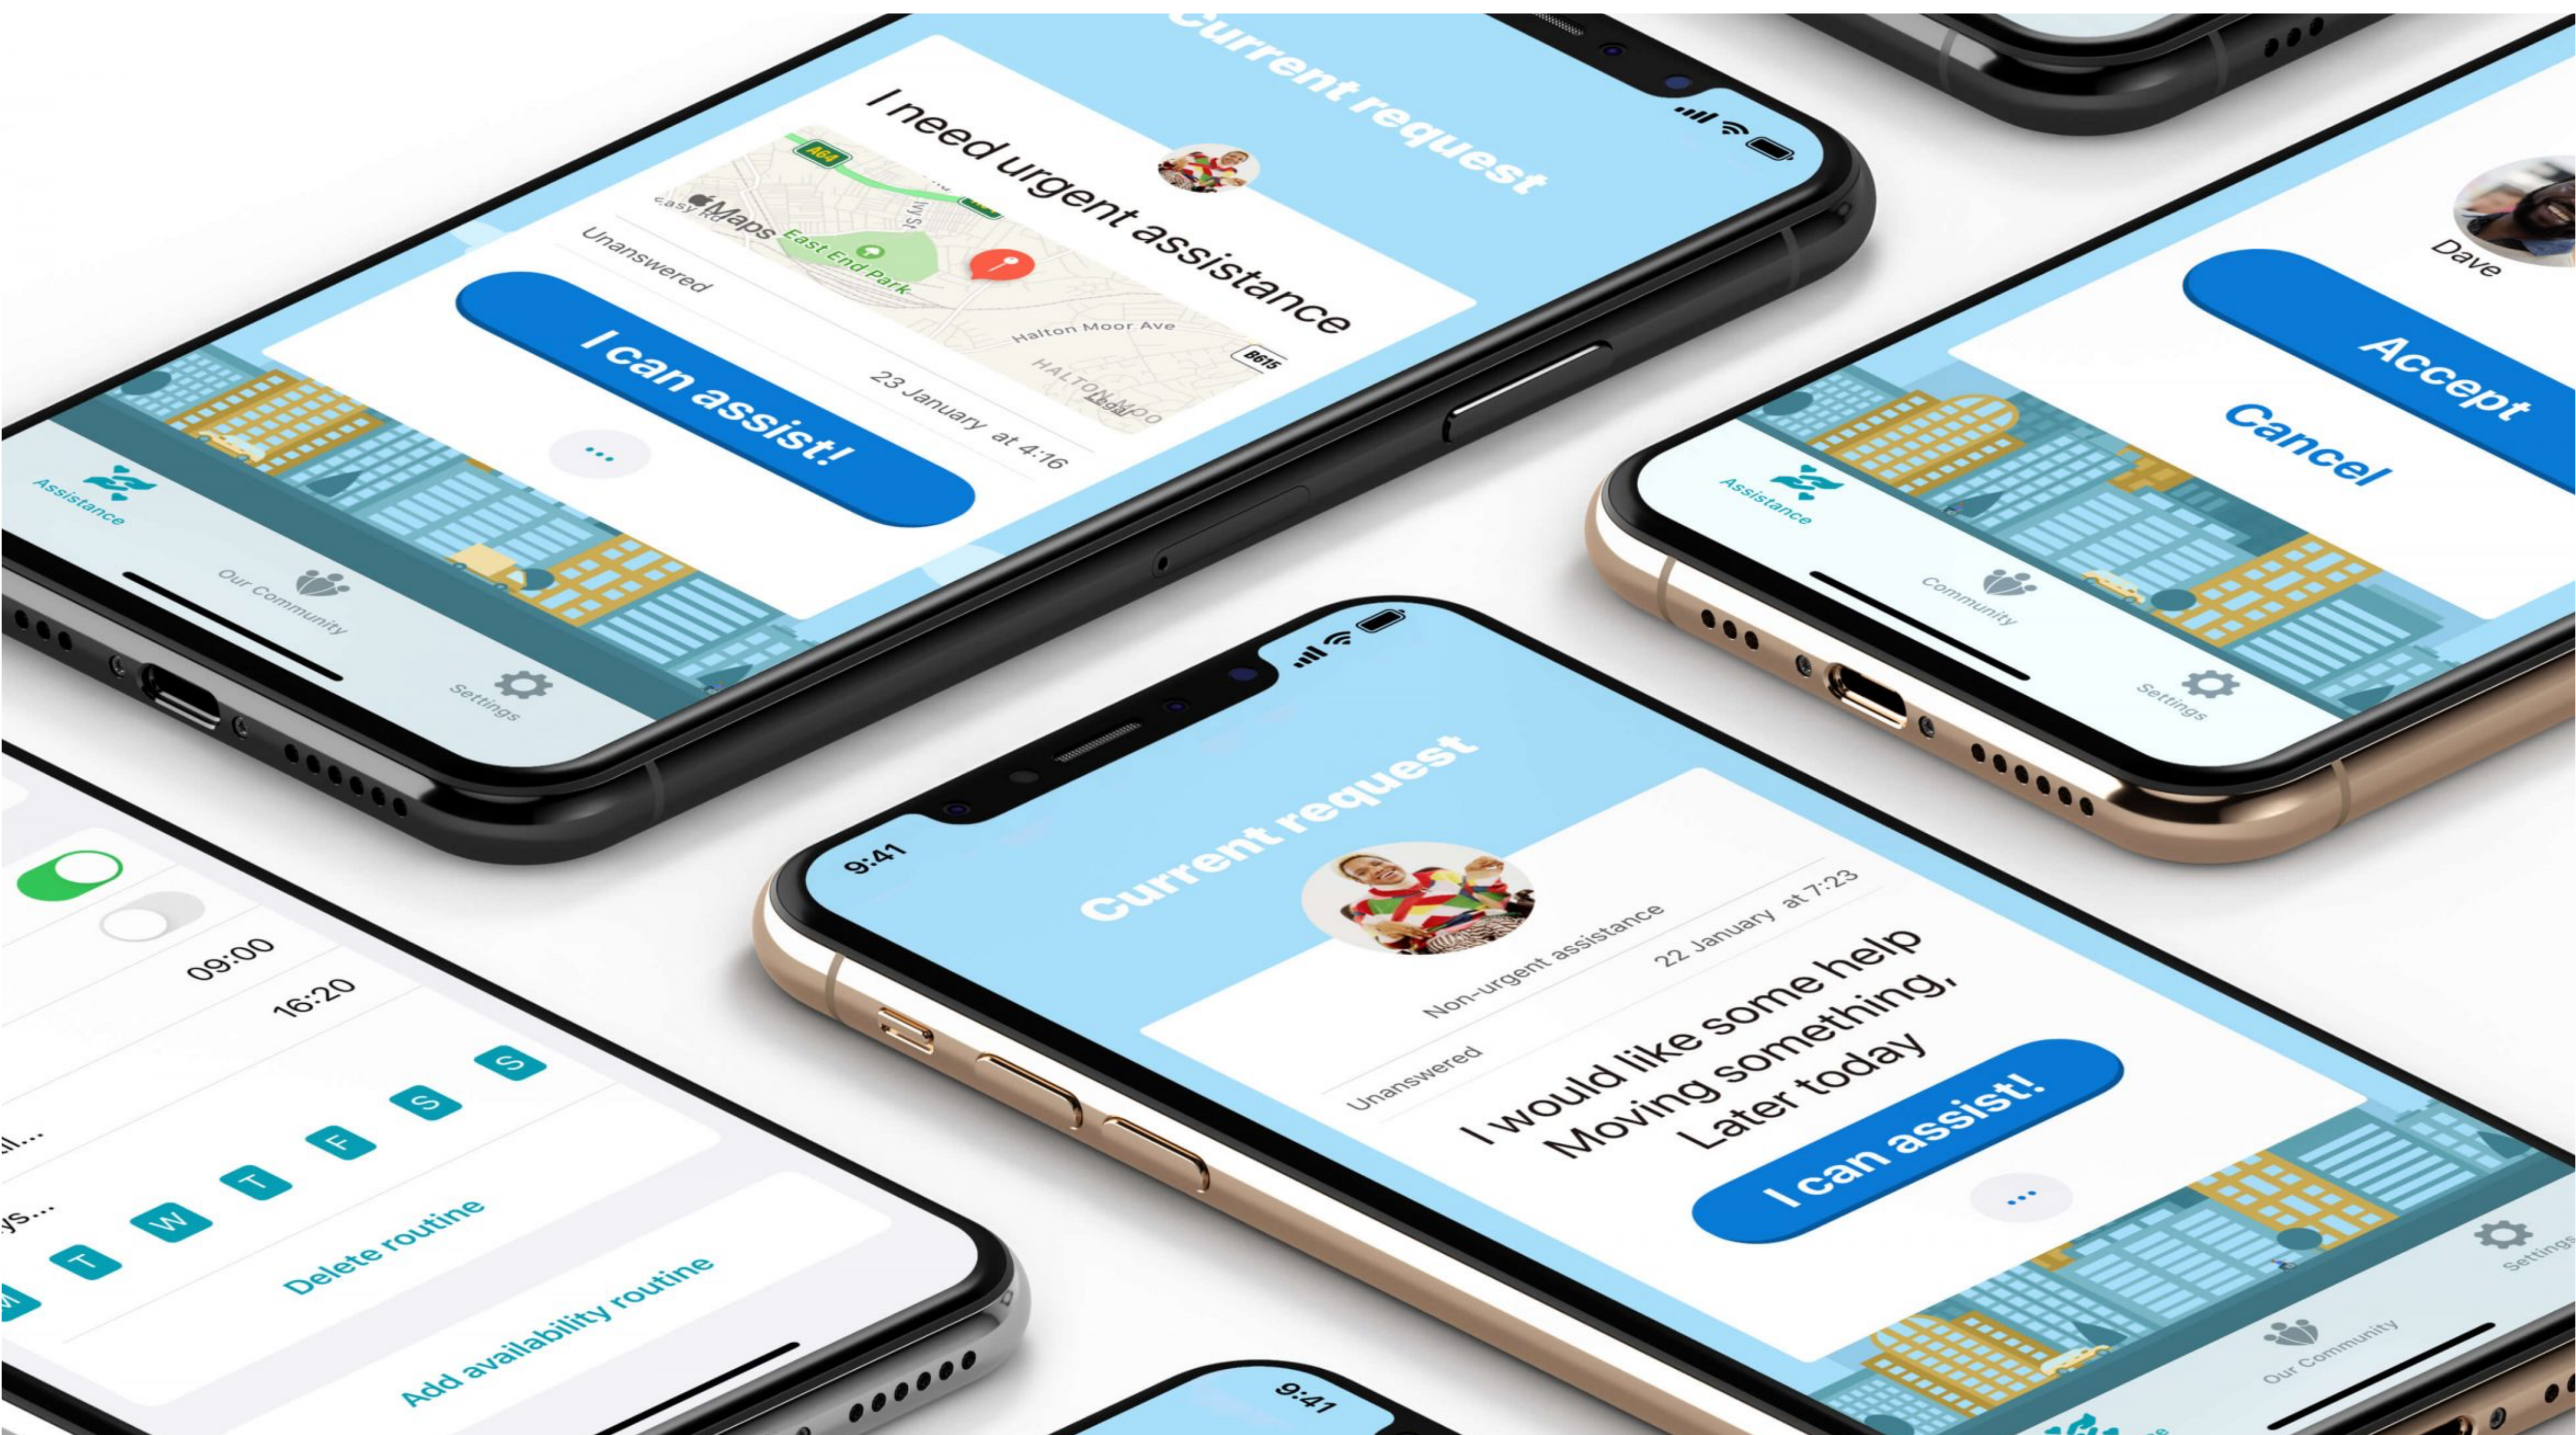

I need urgent assistance

Unanswered

23 January at 4:16

I can assist!

Halton Moor Ave
HALTON MOOR
East End Park
15 Min
B675

Assistance
Our Community
Settings

Accept

Cancel

Dave

Assistance
Community
Settings

9:41

Current request

Non-urgent assistance

Unanswered

22 January at 7:23

I would like some help
Moving something,
Later today

I can assist!

Assistance
Our Community
Settings

09:00

16:20

Delete routine

Add availability routine

Assistance
Our Community
Settings